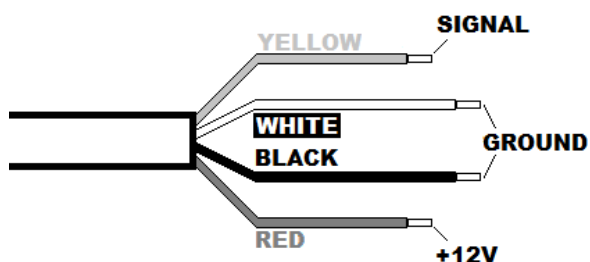

AH25

ACTIVE WEATHERPROOF HORN SPEAKER

Item ref: 952.102UK

User Manual

Version 2.0

Caution: Please read this manual carefully before operating
Damage caused by misuse is not covered by the warranty

The AH25 horn speaker is a robust, weatherproof horn with a built-in amplifier and can be installed indoors or outdoors onto a wall or other surface from its adjustable mounting bracket.

Follow the wiring guide below for power and signal connections to the 4-core cable (connections should be sealed or sheltered from the elements)

The amplifier can be operated from any 12Vdc power supply capable of delivering up to 2.1A current.

Connect the Line Level Audio (0dB = 0.775Vrms) input to the yellow wire and Ground to the white wire (signal & power ground are common)

Connect +12V to the red wire and connect the Ground to the black wire.

Specifications

Power supply	12Vdc, 2.1A (not included)
Construction	ABS moulded body, metal bracket
Connection	Hard-wired cable (power + line in)
Output power: max.	25W
IP rating	IP66
Dimensions	295 x 265 x 25mm
Weight	2.05kg