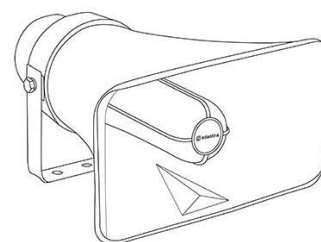

AH25

ACTIVE WEATHERPROOF HORN SPEAKER

Item ref: 952.102UK

User Manual

Version 2.0

Caution: Please read this manual carefully before operating
Damage caused by misuse is not covered by the warranty

The AH25 horn speaker is a robust, weatherproof horn with a built-in amplifier and can be installed indoors or outdoors onto a wall or other surface from its adjustable mounting bracket.

Follow the wiring guide below for power and signal connections to the 4-core cable (connections should be sealed or sheltered from the elements)

The amplifier can be operated from any 12Vdc power supply capable of delivering up to 2.1A current.

Connect the Line Level Audio (0dB = 0.775Vrms) input to the yellow wire and Ground to the white wire (signal & power ground are common)

Connect +12V to the red wire and connect the Ground to the black wire.

Specifications

Power supply	12Vdc, 2.1A (not included)
Construction	ABS moulded body, metal bracket
Connection	Hard-wired cable (power + line in)
Output power: max.	25W
IP rating	IP66
Dimensions	295 x 265 x 25mm
Weight	2.05kg

Disposal: The "Crossed Wheelie Bin" symbol on the product means that the product is classed as Electrical or Electronic equipment and should not be disposed with other household or commercial waste at the end of its useful life. The goods must be disposed of according to your local council guidelines.

*Errors and omissions excepted.
Copyright© 2019. AVSL Group Ltd.*