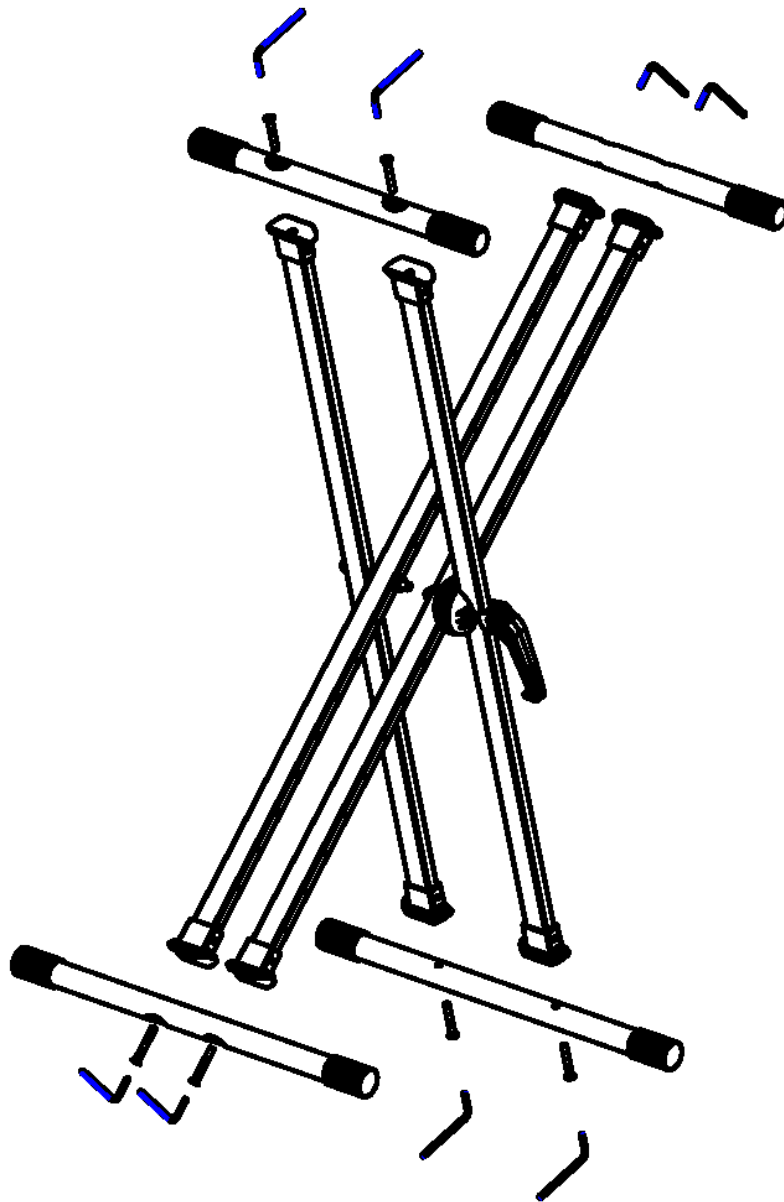

Double X-frame Keyboard Stand

Item ref: 180.220UK

Assembly Instructions

Errors and omissions excepted.
Copyright© 2020 AVSL Group Ltd, Unit 2 Bridgewater Park,
Taylor Road, Trafford Park, Manchester. M41 7JQ